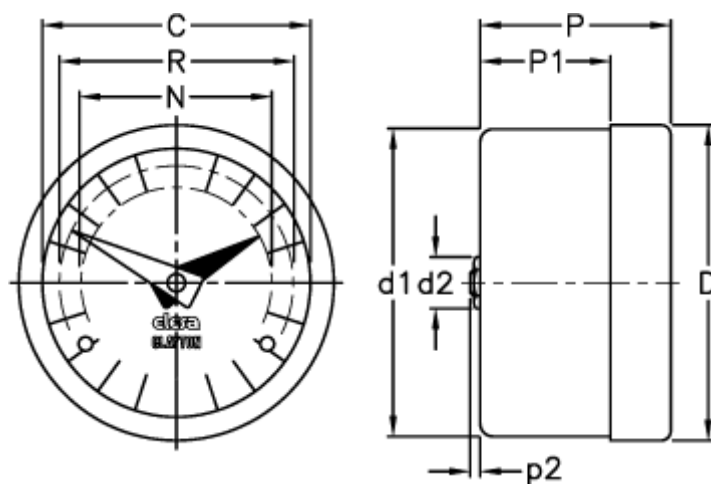

Data Sheet

Article number: 2307020987
Description: E+G Gravity indicator
GA05-0002-D

Measures

| | |
|------------|--------|
| C = 102 | R = 89 |
| D = 112.7 | |
| D1 = 111.0 | |
| d2 = 8 | |
| N = 76 | |
| P = 32 | |
| P1 = 18.8 | |
| p2 = 1.0 | |